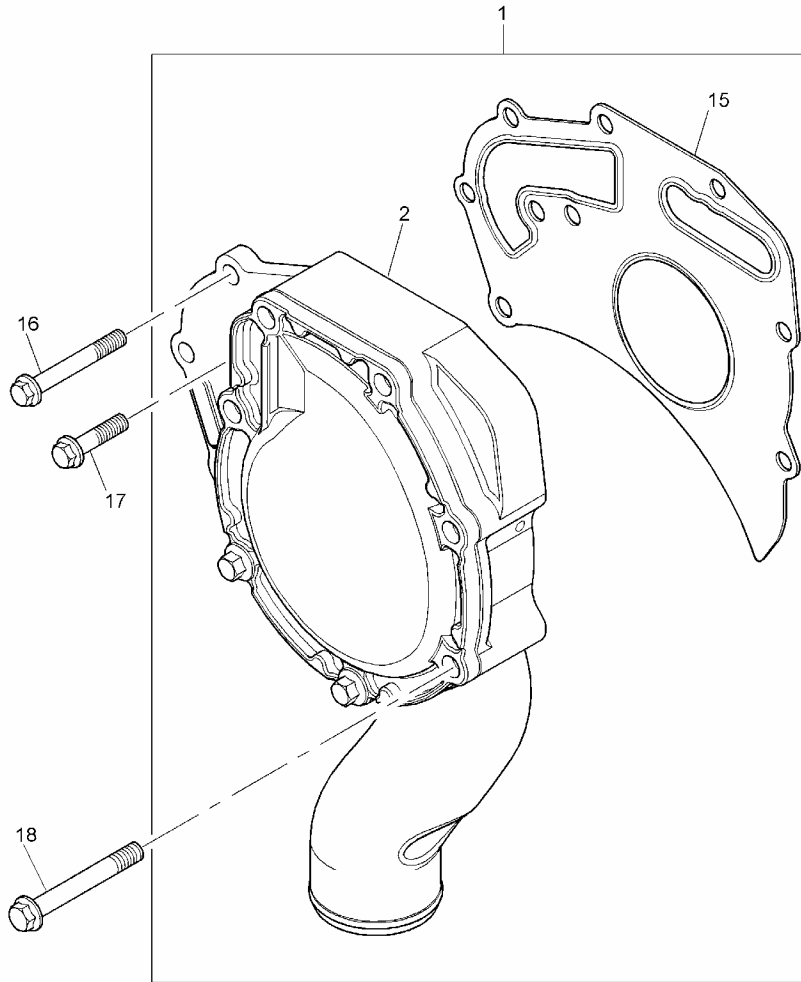

Item	Parts No. Comment	Qty.	Latest Part No.	Description	Cut Out	Cut In
1	U5MW0194	1	U5MW0194	WATER PUMP KIT		
16	2314K164	2	2314K164	SCREW		
17	2314H005	2	2314H005	SCREW		
18	2314H012	5	2314H012	SCREW		

Item	Parts No. Comment	Qty.	Latest Part No.	Description	Cut Out	Cut In
1	4142X293	1	4142X313	CYLINDER HEAD COVER ASSY		

Item Cut In	Parts No. Comment	Qty.	Latest Part No.	Description	Cut Out
1	4128A027	1	4128A027	PIPE - TURBO OIL FEED	
3	3218R036	1	3218R036	BANJO BOLT	
4	2131A506	1	2131A506	WASHER	
5	2131A506	1	2131A506	WASHER	
6	3218R036	1	3218R036	BANJO BOLT	
7	2131A506	1	2131A506	WASHER	
8	2131A506	1	2131A506	WASHER	

Item	Parts No. Comment	Qty.	Latest Part No.	Description	Cut Out	Cut In
1	2674A403	1	2674A403	TURBOCHARGER		
2	3688A029	1	3688A029	JOINT		
3	2313M377	4	2313M377	STUD		
4	2318A634	4	2318A634	NUT		

Item	Parts No. Comment	Qty.	Latest Part No.	Description	Cut Out	Cut In
1	4115R612	1	4115R612	ROCKER SHAFT ASSEMBLY		