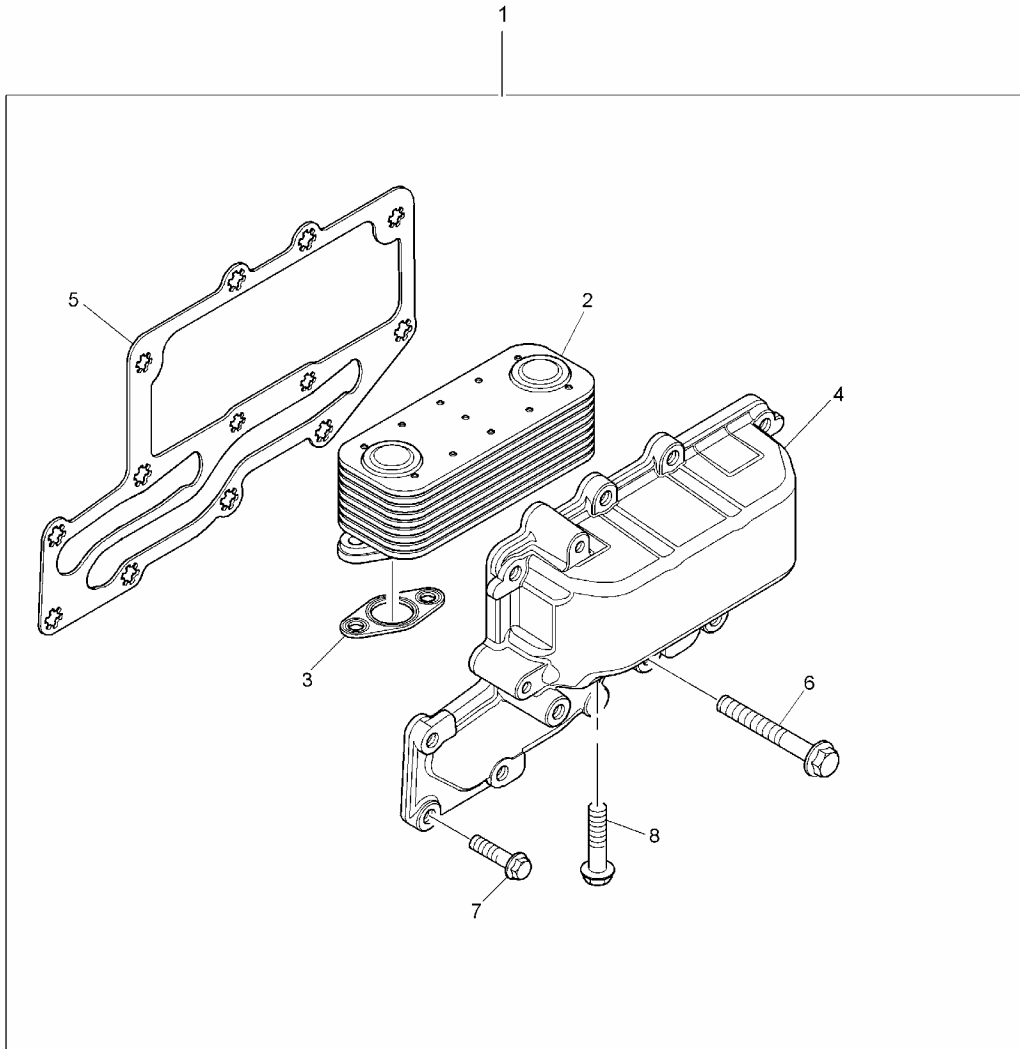

Item	Parts No. Comment	Qty.	Latest Part No.	Description	Cut Out	Cut In
2	2486A217	1	2486A217	OIL COOLER		
3	3685A025	2	3685A025	GASKET - OIL COOLER		
4		1		COOLER		
5	3685A033	1	3685A033	GASKET - OIL COOLER		
6	2314K161	3	2314K161	SCREW		
7	2314H004	10	2314H004	SCREW		
8	2314H006	4	2314H006	SCREW