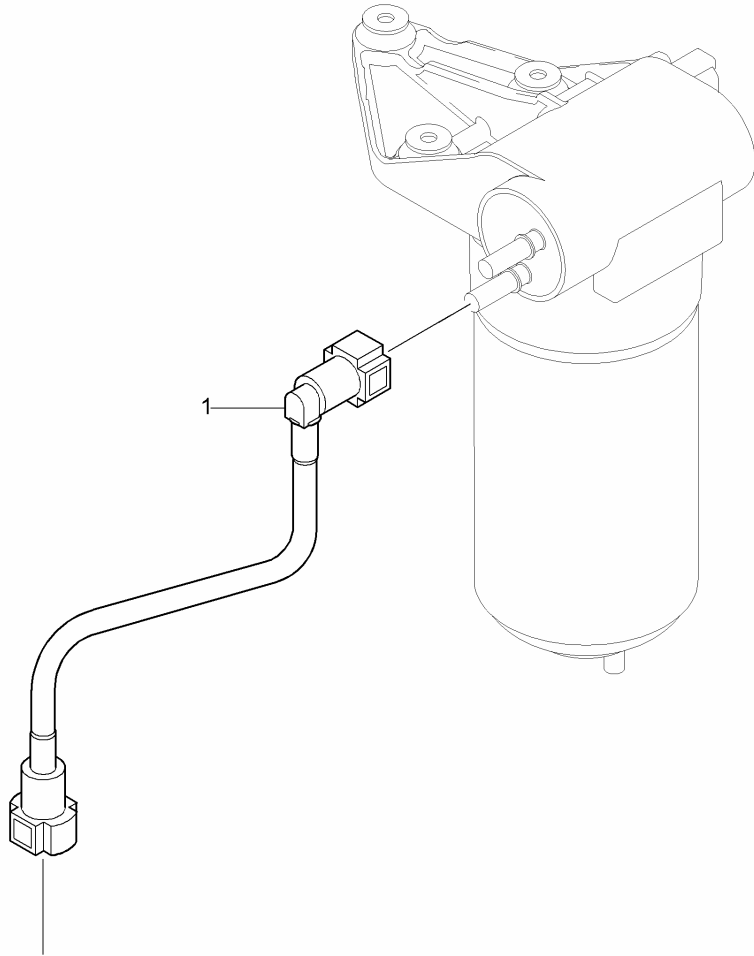

Item	Parts No. Comment	Qty.	Latest Part No.	Description	Cut Out	Cut In
1	3584A001	1	3584A001	PIPE - TURBO OIL DRAIN		
2	3688A035	1	3688A035	GASKET		
3	3688A036	1	3688A036	GASKET		
4	2314F004	2	2314F004	SCREW		
5	2314H003	2	2314H003	SCREW