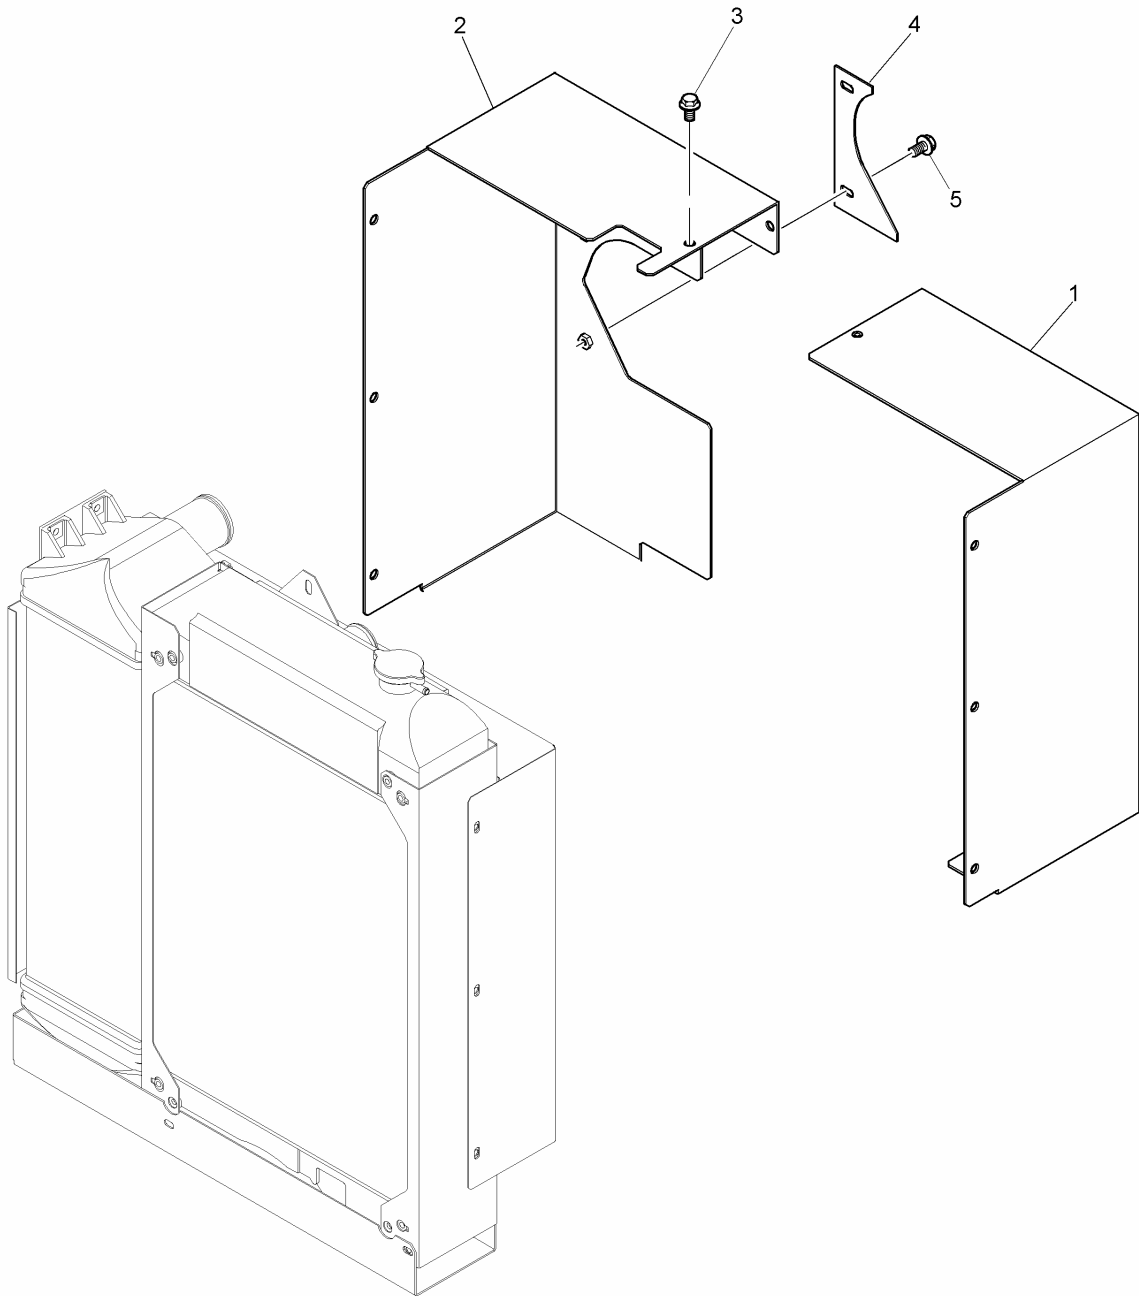

Item	Parts No. Comment	Qty.	Latest Part No.	Description	Cut Out	Cut In
1	3756V085	1	3756V085	RADIATOR GUARD		
2	3756V084	1	3756V084	RADIATOR GUARD		
3	2314H001	2	2314H001	SCREW		
4	3756V079	1	3756V079	RADIATOR GUARD		
5	2314H001	2	2314H001	SCREW