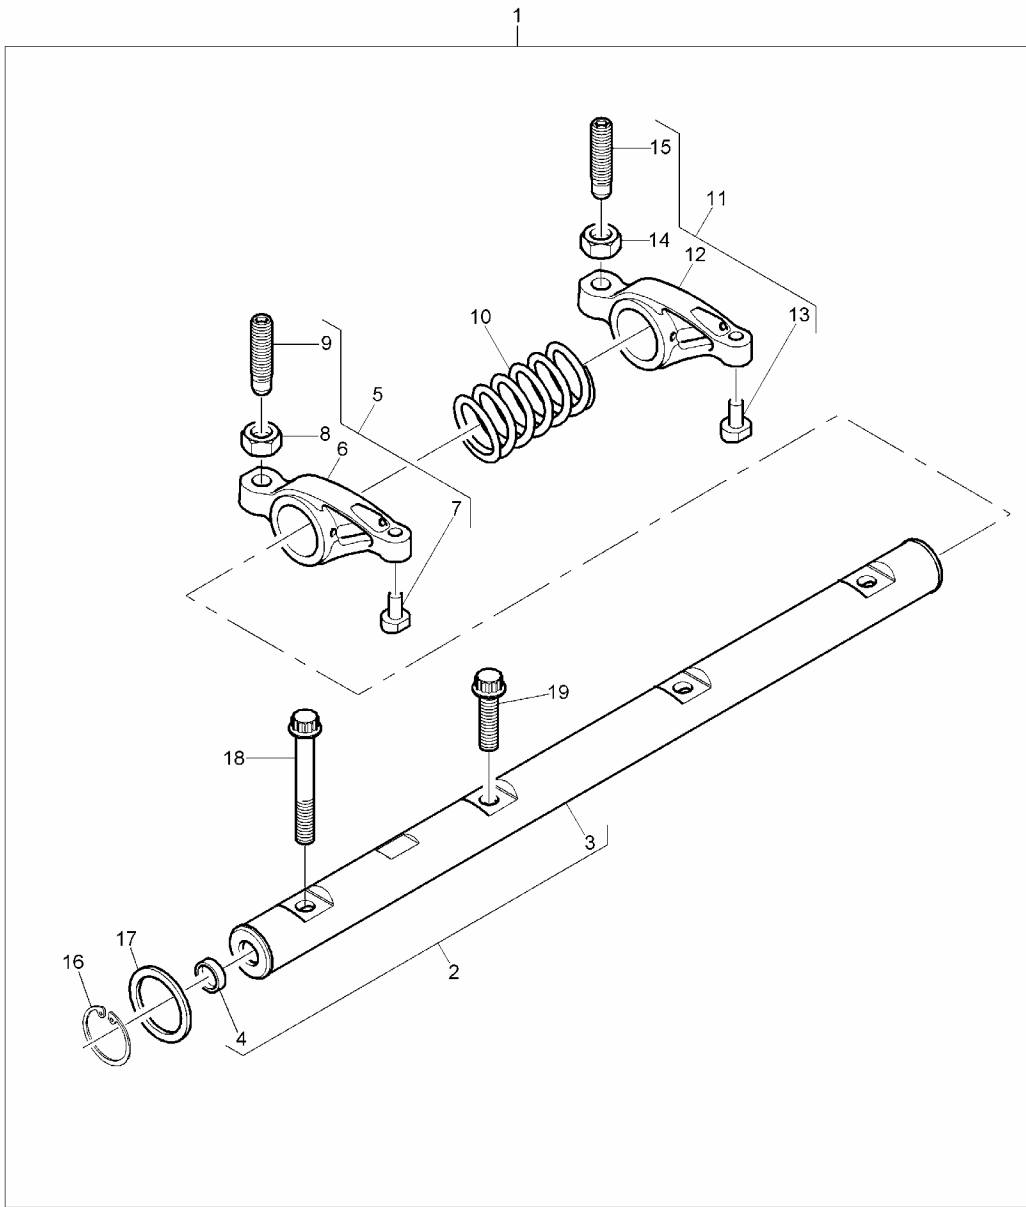

Item	Parts No. Comment	Qty.	Latest Part No.	Description	Cut Out	Cut In
1	U5MW0194	1	U5MW0194	WATER PUMP KIT		
16	2314K164	2	2314K164	SCREW		
17	2314H005	2	2314H005	SCREW		
18	2314H012	5	2314H012	SCREW		

Item	Parts No. Comment	Qty.	Latest Part No.	Description	Cut Out	Cut In
1	4142X293	1	4142X313	CYLINDER HEAD COVER ASSY		

Item Cut In	Parts No. Comment	Qty.	Latest Part No.	Description	Cut Out
1	4128A027	1	4128A027	PIPE - TURBO OIL FEED	
3	3218R036	1	3218R036	BANJO BOLT	
4	2131A506	1	2131A506	WASHER	
5	2131A506	1	2131A506	WASHER	
6	3218R036	1	3218R036	BANJO BOLT	
7	2131A506	1	2131A506	WASHER	
8	2131A506	1	2131A506	WASHER	

Item	Parts No. Comment	Qty.	Latest Part No.	Description	Cut Out	Cut In
1	2674A403	1	2674A403	TURBOCHARGER		
2	3688A029	1	3688A029	JOINT		
3	2313M377	4	2313M377	STUD		
4	2318A634	4	2318A634	NUT		

Item	Parts No. Comment	Qty.	Latest Part No.	Description	Cut Out	Cut In
1	4115R612	1	4115R612	ROCKER SHAFT ASSEMBLY		

Item	Parts No.	Qty.	Latest Part No.	Description	Cut Out
Cut In	Comment				
1	2873K404	1	2873K404	STARTER MOTOR	
2	2313C078	3	2313C078	STUD	
3	2318A604	3	2318A604	NUT	

Item	Parts No. Comment	Qty.	Latest Part No.	Description	Cut Out	Cut In
1	2848A127 SENSOR	1	2848A127	WATER TEMPERATURE		
2	3161C017	1	3161C017	CABLE		