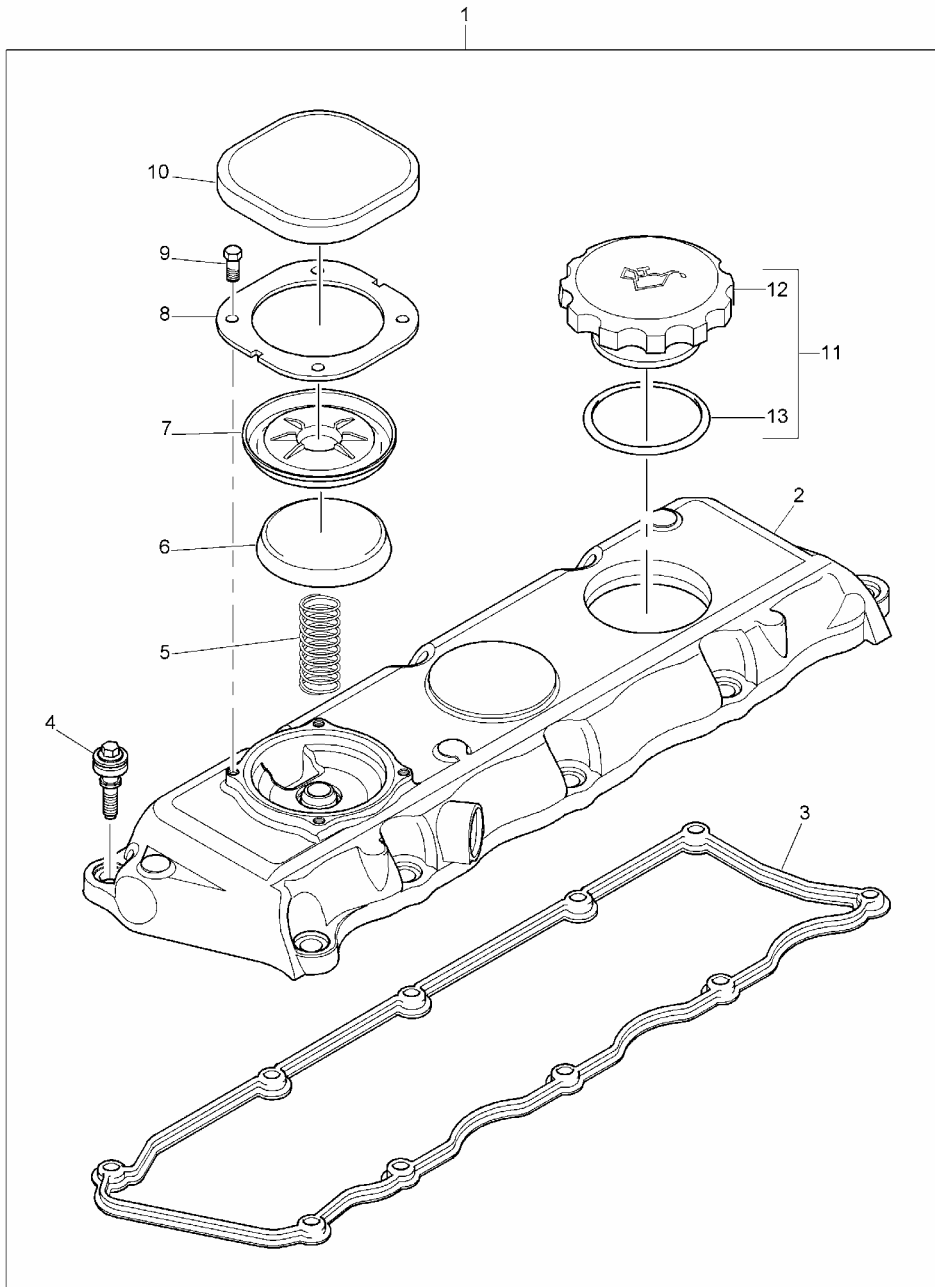

Item	Parts No. Comment	Qty.	Latest Part No.	Description	Cut Out	Cut In
1	U5MW0194	1	U5MW0194	WATER PUMP KIT		
16	2314K164	2	2314K164	SCREW		
17	2314H005	2	2314H005	SCREW		
18	2314H012	5	2314H012	SCREW		

Item	Parts No. Comment	Qty.	Latest Part No.	Description	Cut Out	Cut In
1	4142X293	1	4142X313	CYLINDER HEAD COVER ASSY		

Item Cut In	Parts No. Comment	Qty.	Latest Part No.	Description	Cut Out
1	4128A027	1	4128A027	PIPE - TURBO OIL FEED	
3	3218R036	1	3218R036	BANJO BOLT	
4	2131A506	1	2131A506	WASHER	
5	2131A506	1	2131A506	WASHER	
6	3218R036	1	3218R036	BANJO BOLT	
7	2131A506	1	2131A506	WASHER	
8	2131A506	1	2131A506	WASHER	

Item	Parts No. Comment	Qty.	Latest Part No.	Description	Cut Out	Cut In
1	2674A403	1	2674A403	TURBOCHARGER		
2	3688A029	1	3688A029	JOINT		
3	2313M377	4	2313M377	STUD		
4	2318A634	4	2318A634	NUT		

Item	Parts No. Comment	Qty.	Latest Part No.	Description	Cut Out	Cut In
1	4115R612	1	4115R612	ROCKER SHAFT ASSEMBLY		

Item	Parts No. Comment	Qty.	Latest Part No.	Description	Cut Out	Cut In
1	2846A101	1	2846A101	SENDER		
2	2415H003	1	2415H003	SEAL - SENSOR		

Item	Parts No. Comment	Qty.	Latest Part No.	Description	Cut Out	Cut In
1	4133L507	1	4133L507	CONNECTION		
5	2314H004	2	2314H004	SCREW		