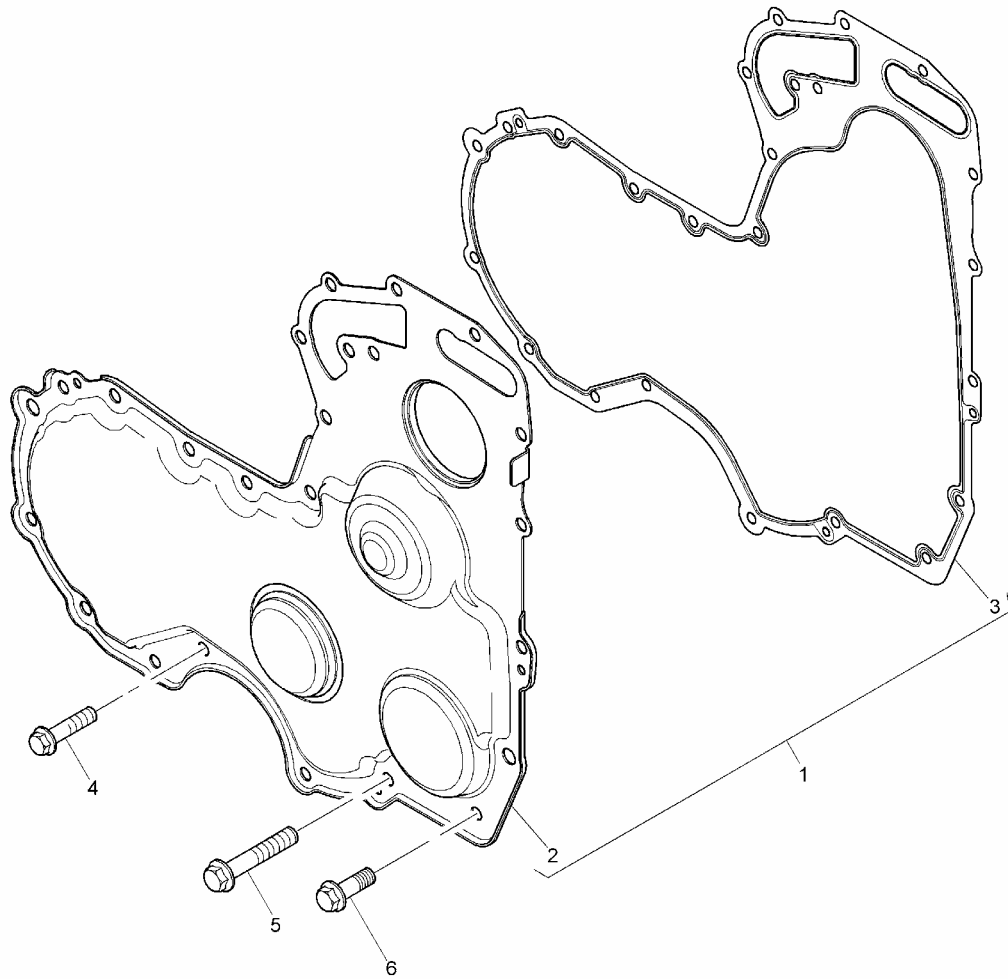

Item	Parts No. Comment	Qty.	Latest Part No.	Description	Cut Out	Cut In
1	4142A504	1	4142A504	TIMINGGEAR COVER		
4	2314H002	9	2314H002	SCREW		
5	2314H012	5	2314H012	SCREW		
6	2314J002	1	2314J002	SCREW