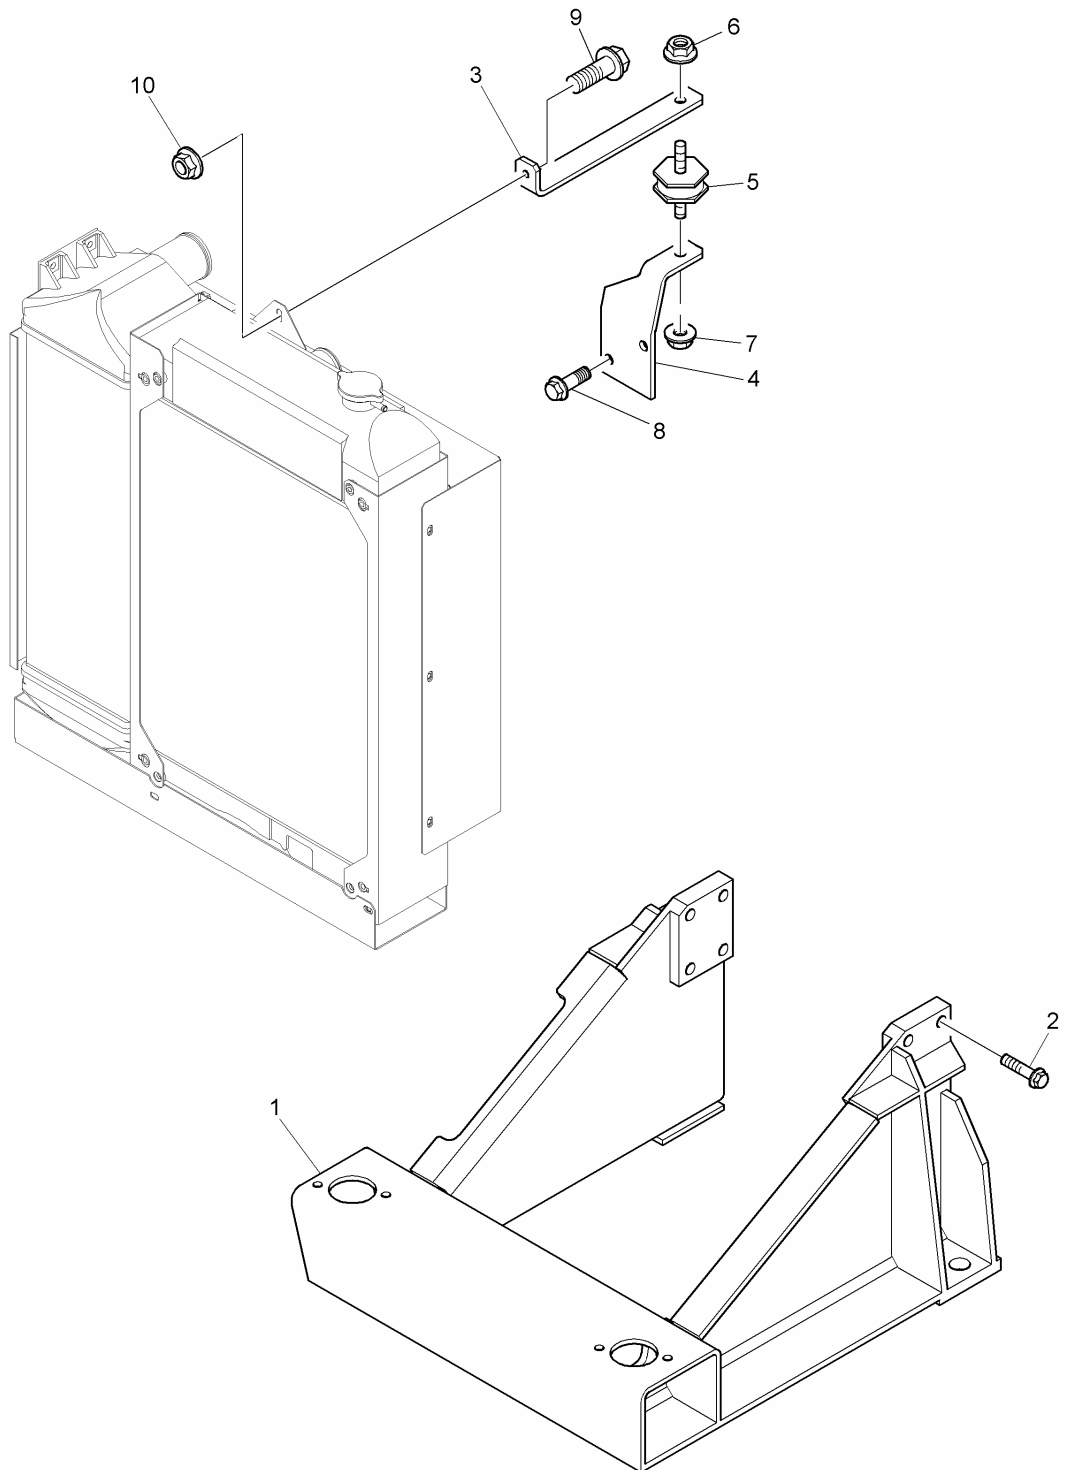

Item Cut In	Parts No. Comment	Qty.	Latest Part No.	Description	Cut Out
1	3827A017	1	3827A017	BRACKET	
2	2314J634	8	2314J634	SCREW	
3	3644A018	1	3644A018	BRACKET	
4	3651A018	1	3651A018	BRACKET	
5	2634A115	1	2634A115	MOUNTING	
6	2318A604	2	2318A604	NUT	
7	2318A604	1	2318A604	NUT	
8	2314J002	2	2314J002	SCREW	
9	2314H004	1	2314H004	SCREW	
10	2318A603	1	2318A603	NUT