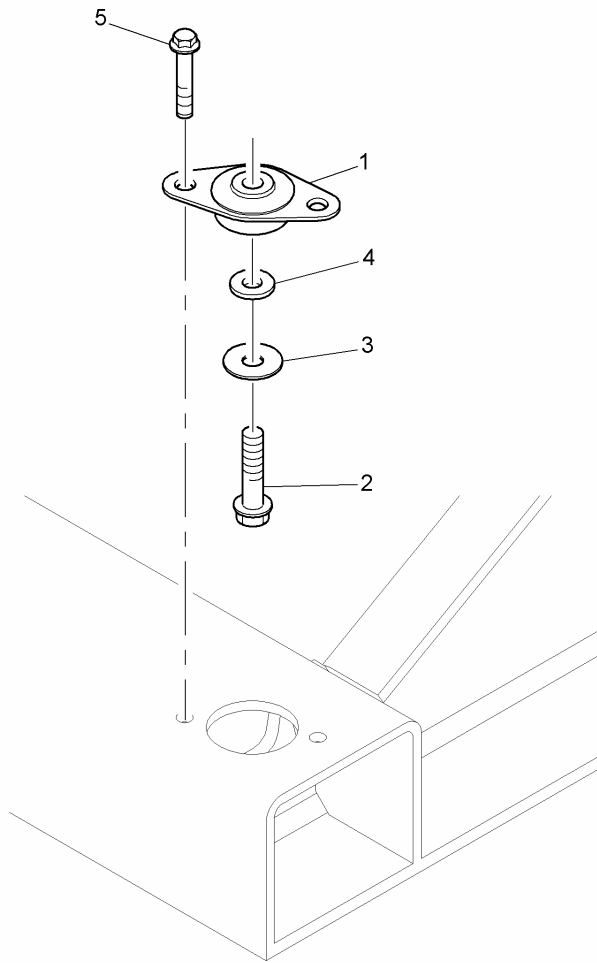

Item	Parts No. Comment	Qty.	Latest Part No.	Description	Cut Out	Cut In
1	33546	2	33546	RUBBER		
2	2314J008	2	2314J008	SCREW		
3	0920471	2	0920471	WASHER		
4	33115117	2	33115117	SPACER		
5	2311F055	4	2311F055	SCREW