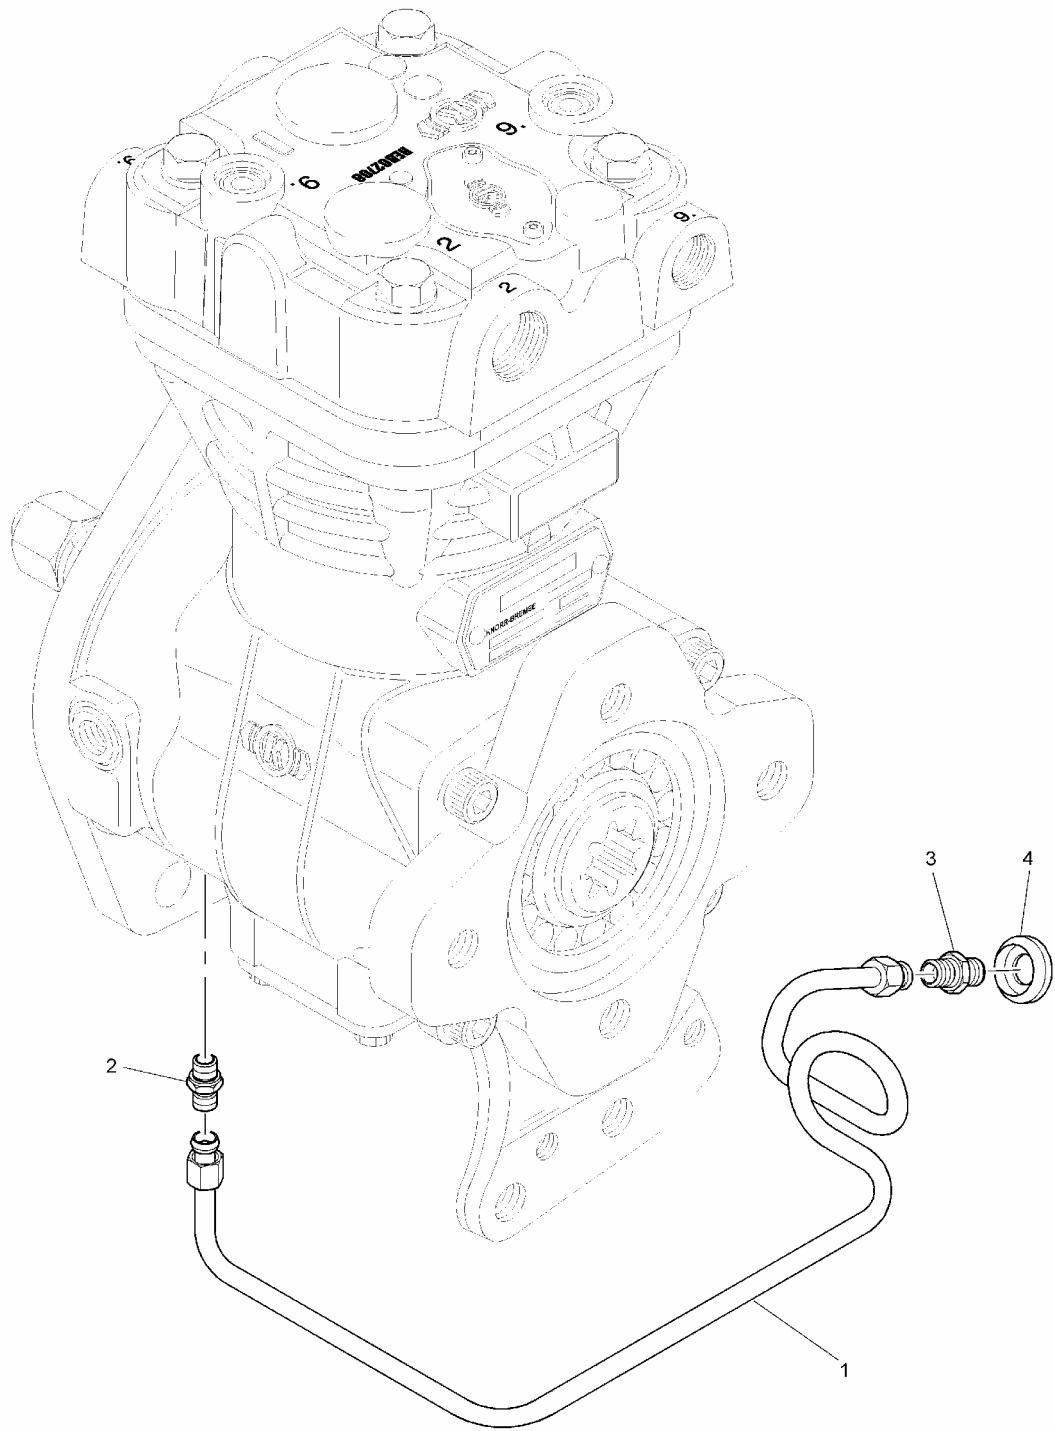

Item	Parts No. Comment	Qty.	Latest Part No.	Description	Cut Out	Cut In
1	3524A003	1	3524A003	PIPE - OIL		
2	0206002	1	0206002	UNION		
3	3355M005	1	3355M005	ADAPTOR		
4	2415D053	1	2415D053	PLAIN WASHER