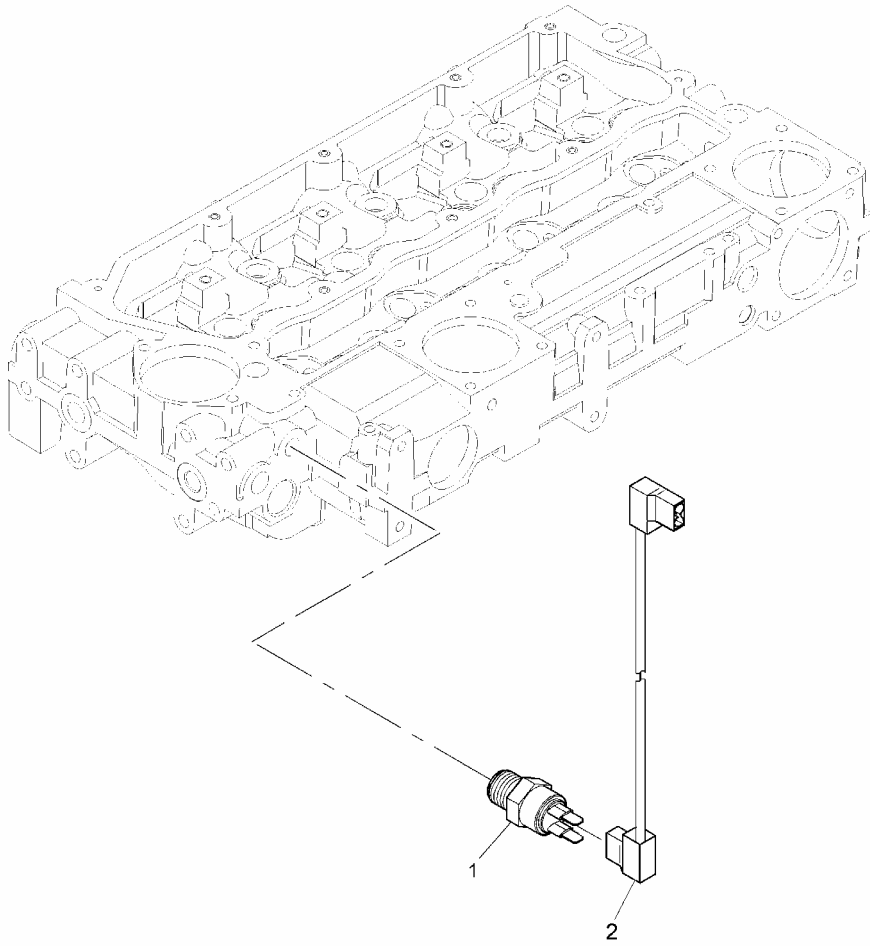

Item	Parts No. Comment	Qty.	Latest Part No.	Description	Cut Out	Cut In
1	2848A127 SENSOR	1	2848A127	WATER TEMPERATURE		
2	3161C017	1	3161C017	CABLE