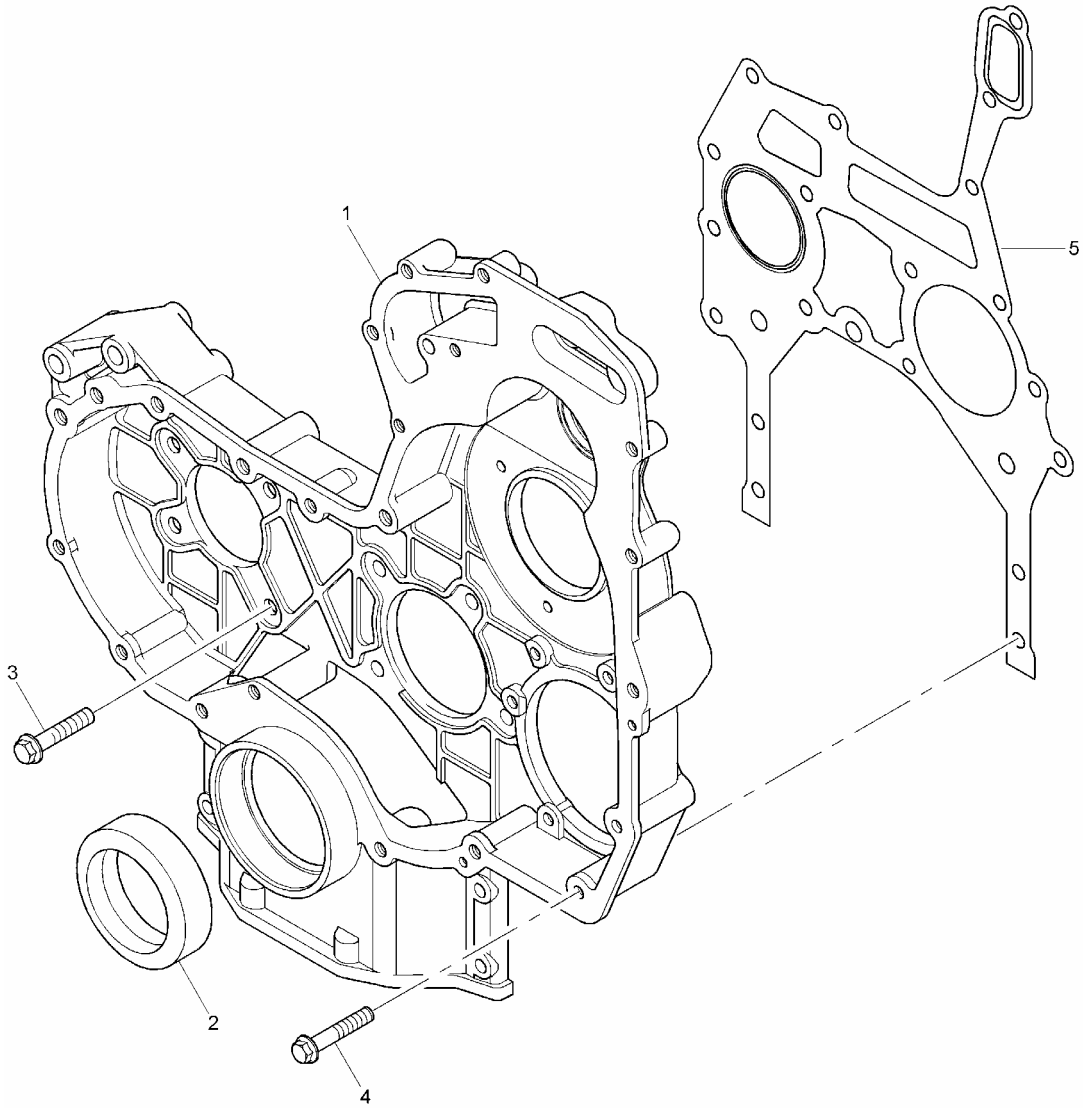

Item	Parts No. Comment	Qty.	Latest Part No.	Description	Cut Out	Cut In
1	2674A403	1	2674A403	TURBOCHARGER		
2	3688A029	1	3688A029	JOINT		
3	2313M377	4	2313M377	STUD		
4	2318A634	4	2318A634	NUT		

Item	Parts No. Comment	Qty.	Latest Part No.	Description	Cut Out	Cut In
1	4115R612	1	4115R612	ROCKER SHAFT ASSEMBLY		

Item	Parts No.	Qty.	Latest Part No.	Description	Cut Out
Cut In	Comment				
1	2873K404	1	2873K404	STARTER MOTOR	
2	2313C078	3	2313C078	STUD	
3	2318A604	3	2318A604	NUT	

Item	Parts No. Comment	Qty.	Latest Part No.	Description	Cut Out	Cut In
1	2848A127 SENSOR	1	2848A127	WATER TEMPERATURE		
2	3161C017	1	3161C017	CABLE		

Item	Parts No. Comment	Qty.	Latest Part No.	Description	Cut Out	Cut In
1	2846A101	1	2846A101	SENDER		
2	2415H003	1	2415H003	SEAL - SENSOR		

Item	Parts No. Comment	Qty.	Latest Part No.	Description	Cut Out	Cut In
1	4133L507	1	4133L507	CONNECTION		
5	2314H004	2	2314H004	SCREW		