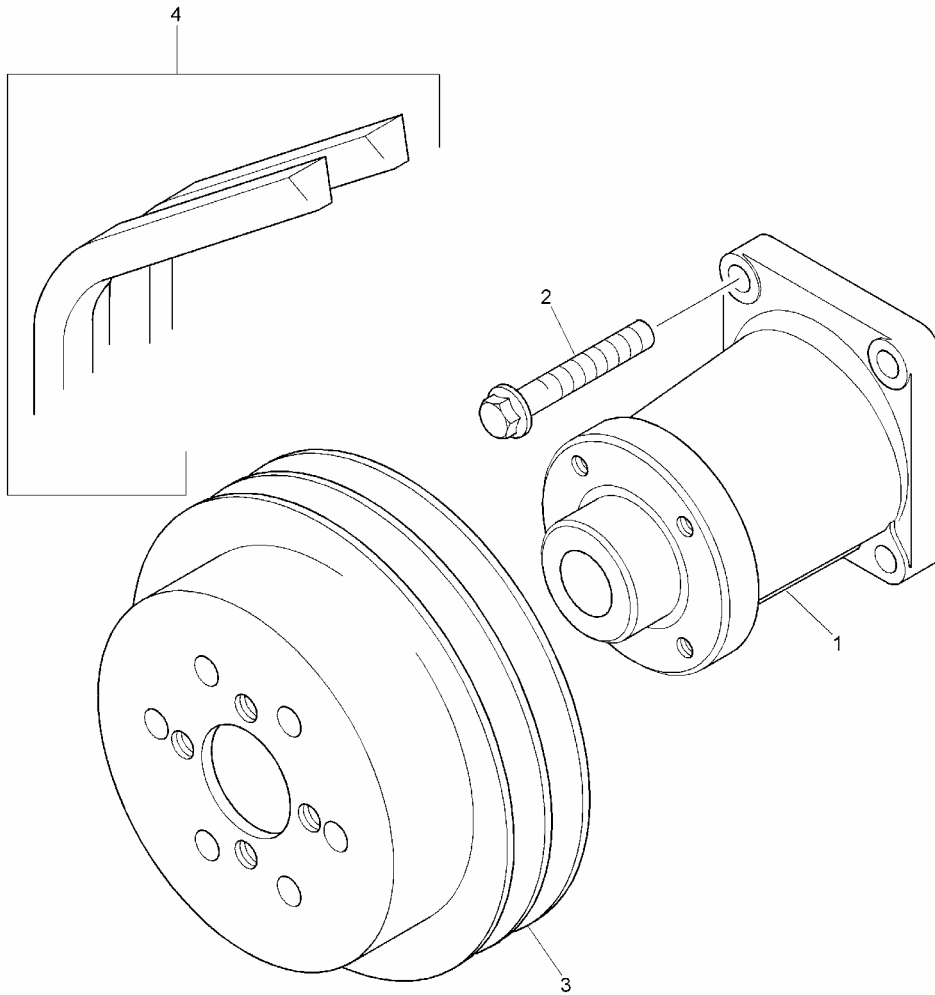

Item	Parts No. Comment	Qty.	Latest Part No.	Description	Cut Out	Cut In
1	4113K005	1	4113K005	FAN DRIVE HOUSING		
2	2314J005	4	2314J005	SCREW		
3	3115C111	1	3115C111	FAN DRIVE PULLEY		
4	2614B656	1	2614B656	FANBELT