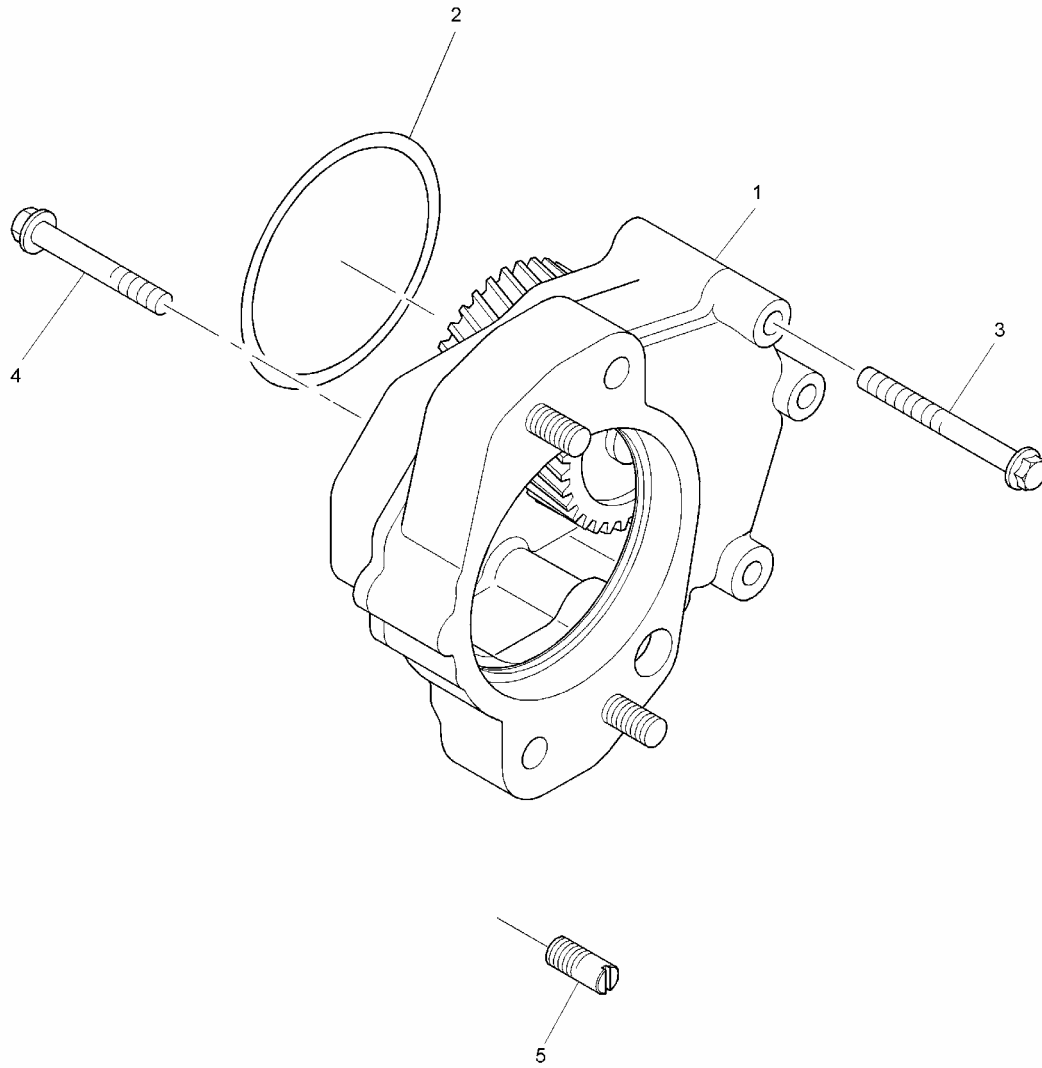

Item	Parts No. Comment	Qty.	Latest Part No.	Description	Cut Out	Cut In
1	2488A297	1	2488A299	ADAPTOR		
2	2415B167	1	2415B167	O RING		
3	2314H045	4	2314H045	SCREW		
4	2314H042	1	2314H042	SCREW		
5	3211C001	1	3211C001	PIN