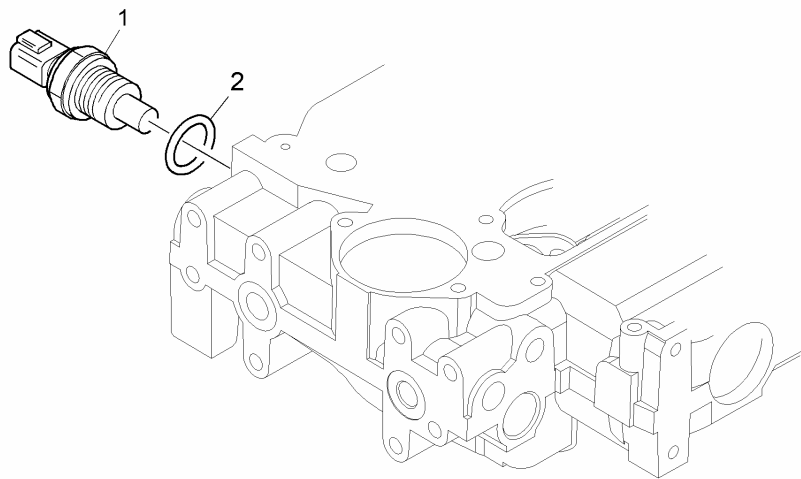

Item	Parts No. Comment	Qty.	Latest Part No.	Description	Cut Out	Cut In
1	2846A101	1	2846A101	SENDER		
2	2415H003	1	2415H003	SEAL - SENSOR