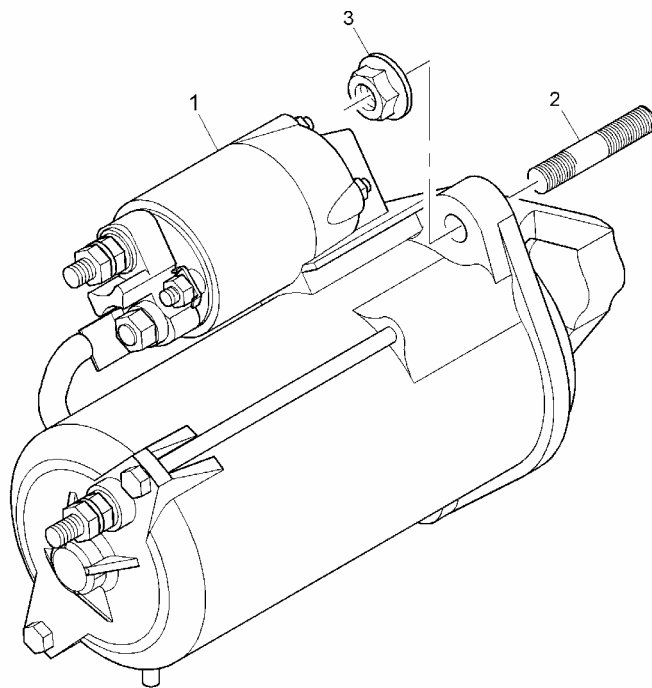

Item	Parts No.	Qty.	Latest Part No.	Description	Cut Out
Cut In	Comment				
1	2873K404	1	2873K404	STARTER MOTOR	
2	2313C078	3	2313C078	STUD	
3	2318A604	3	2318A604	NUT