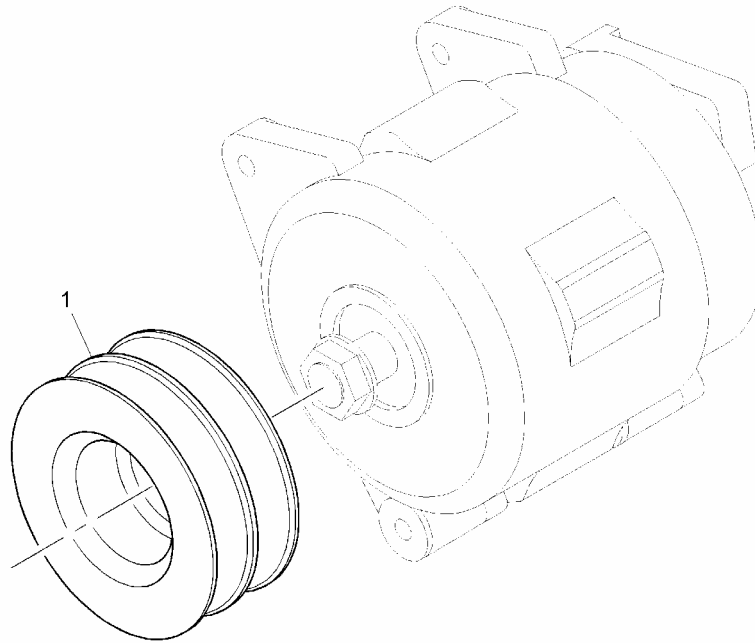

Item	Parts No. Comment	Qty.	Latest Part No.	Description	Cut Out	Cut In
1	3115A049 PULLEY	1	3115A049	2 GROOVE ALTERNATOR