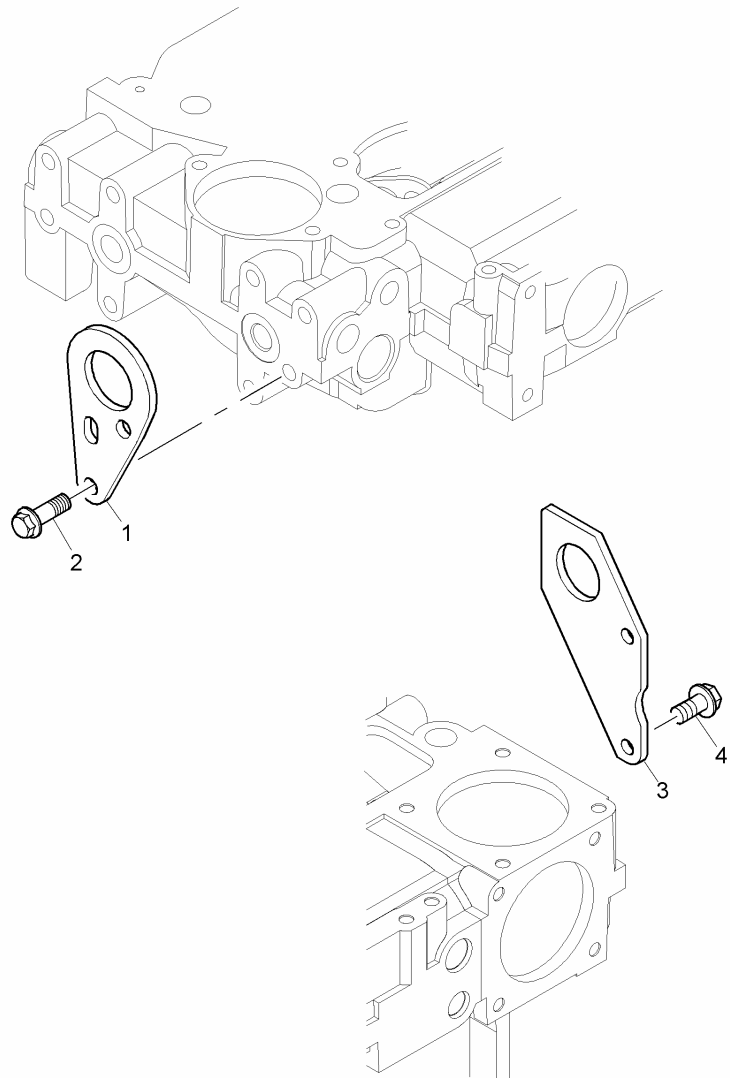

Item	Parts No. Comment	Qty.	Latest Part No.	Description	Cut Out	Cut In
1	3617A015	1	3617A015	LIFTING BRACKET		
2	2314J002	2	2314J002	SCREW		
3	3624A016	1	3624A016	LIFTING BRACKET		
4	2314J002	2	2314J002	SCREW