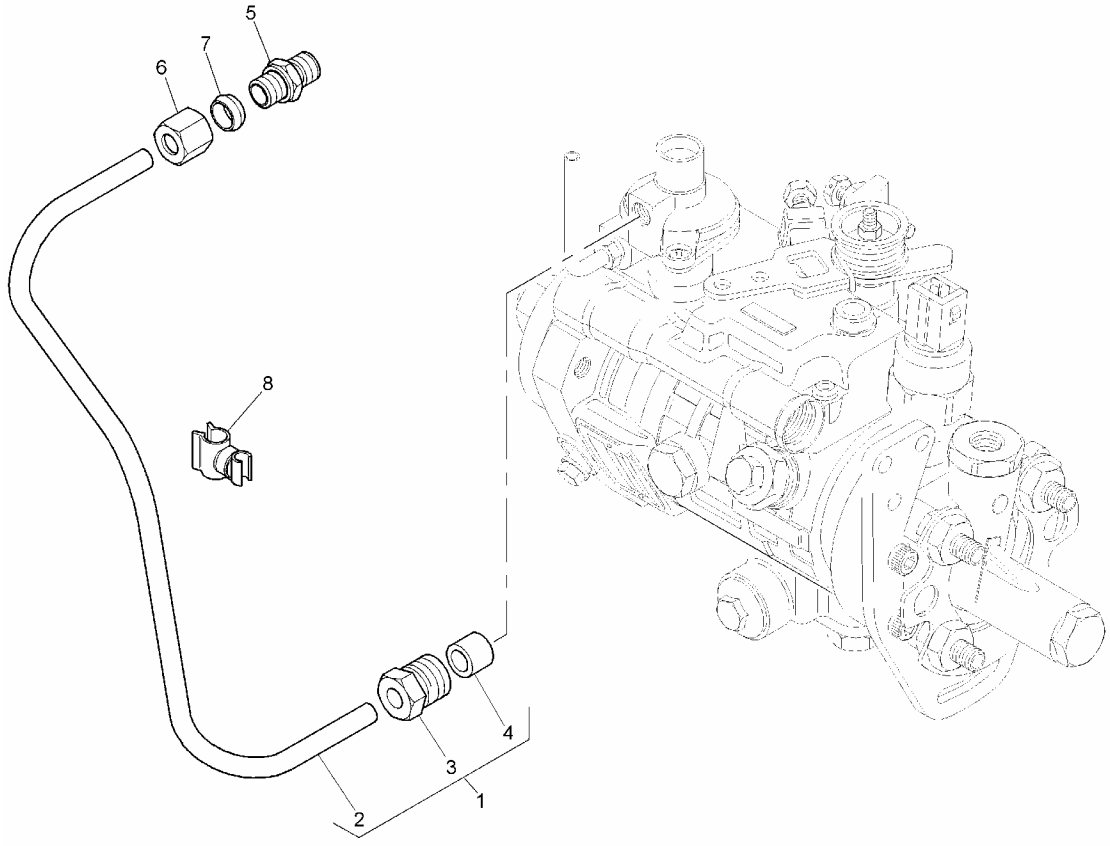

Item	Parts No. Comment	Qty.	Latest Part No.	Description	Cut Out	Cut In
1	4121A063	1	4121A063	PIPE - BOOST		
5	0206002	1	0206002	UNION		
6	0576111	1	0576111	NUT		
7	0566002	1	0566002	OLIVE		
8	K138AF02	1	K138AF02	CLIP