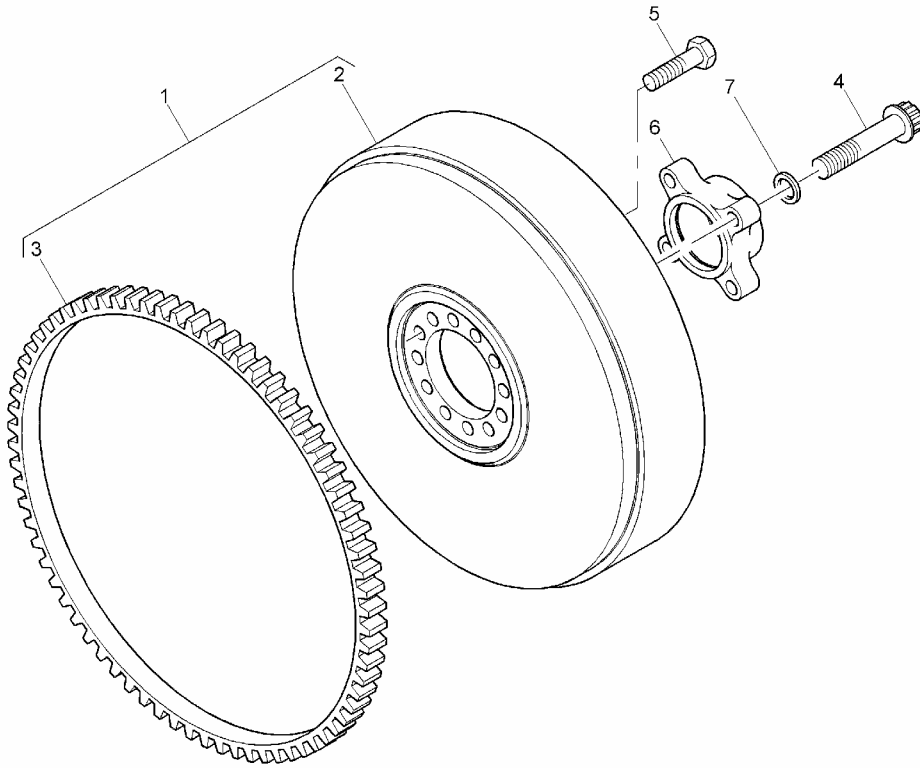

Item	Parts No. Comment	Qty.	Latest Part No.	Description	Cut Out	Cut In
1	4111D128	1	4111D128	FLYWHEEL ASSEMBLY		
4	2172175	4	2172175	SCREW		
5	0096803	6	0096803	SCREW		
6	3743H011	1	3743H011	HOUSING		
7	33117127	6	33117127	WASHER