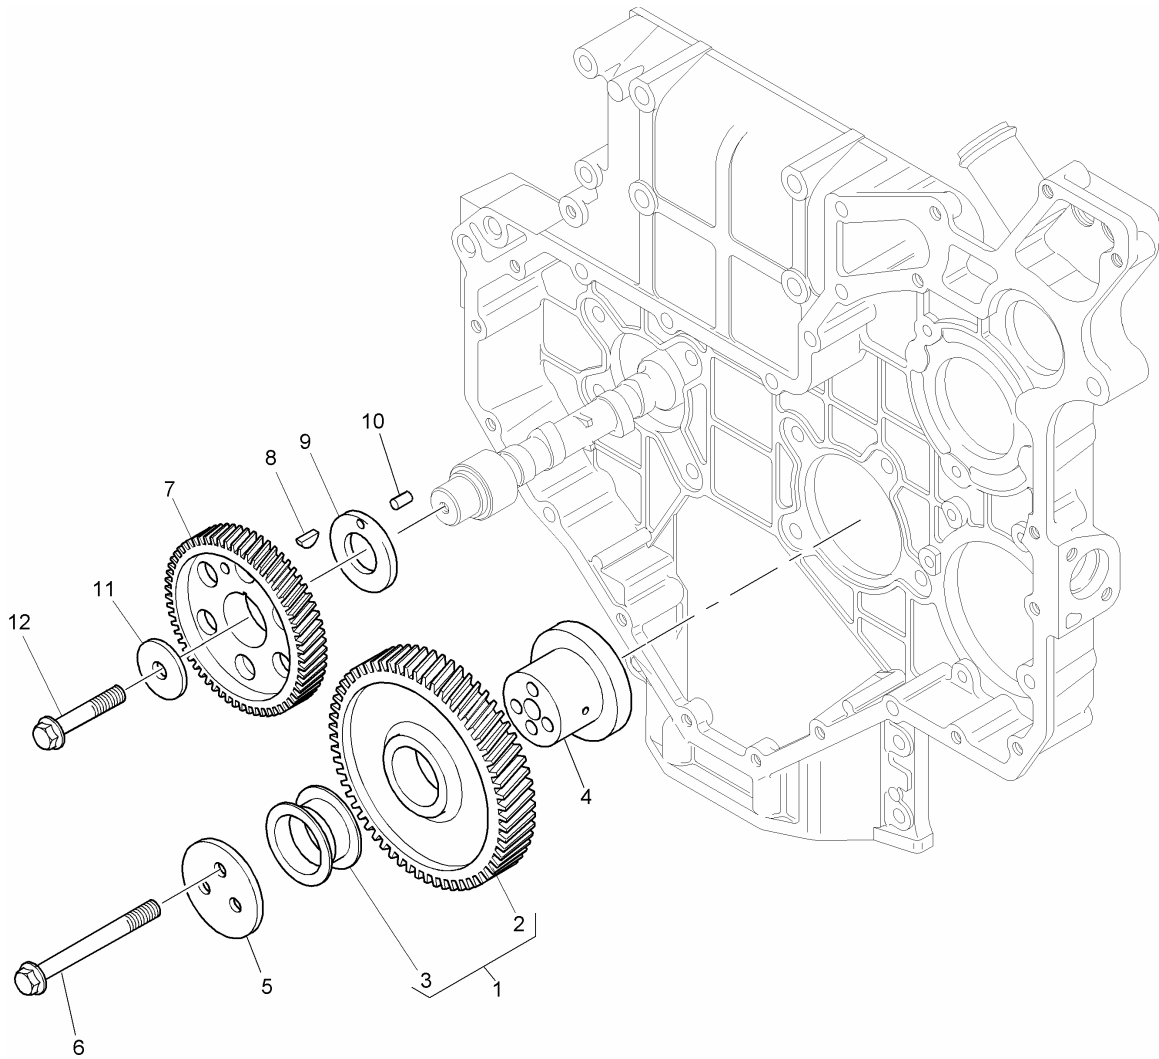

Item	Parts No.	Qty.	Latest Part No.	Description	Cut Out	Cut In
1	4111A034	1	4111A034	IDLER GEAR		
1	4111A034	1	4111A034	IDLER GEAR		
4	3272A041	1	3272A041	HUB		
5	3241A021	1	3241A021	PLATE		
6	2314J011	3	2314J011	SCREW		
7	3117N001	1	3117N001	CAMSHAFT GEAR		
8	0500012	1	0500012	WOODRUFF KEY		
9	3112X011	1	3112X011	THRUST WASHER		
10	2116053	1	2116053	DOWEL		
11	3321A003	1	3321A003	WASHER		
12	2314J606	1	2314J606	SCREW