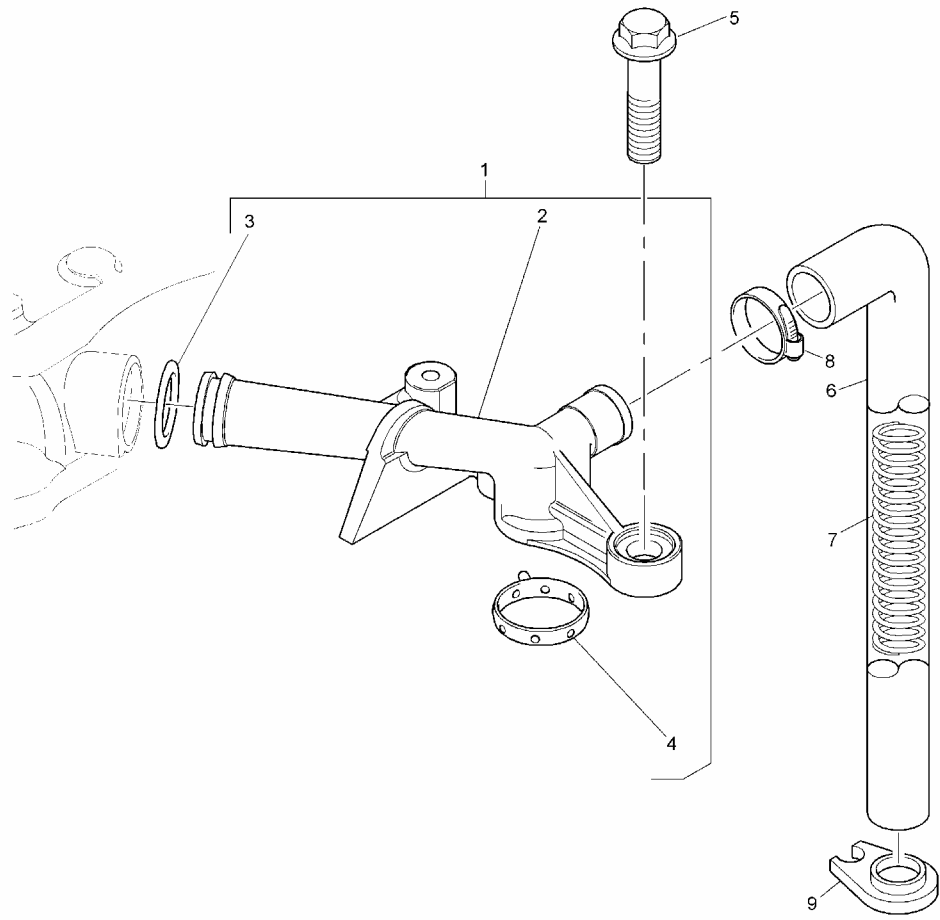

Item	Parts No. Comment	Qty.	Latest Part No.	Description	Cut Out	Cut In
1	4134K022	1	4134K022	PIPE - BREATHER		
5	2314F005	2	2314F005	SCREW		
6	33872632	1	33872632	HOSE		
7	3175P003	1	3175P003	SPRING		
8	2481877	1	2481877	HOSE CLIP		
9	36241123	1	36241123	SUPPORT BRACKET