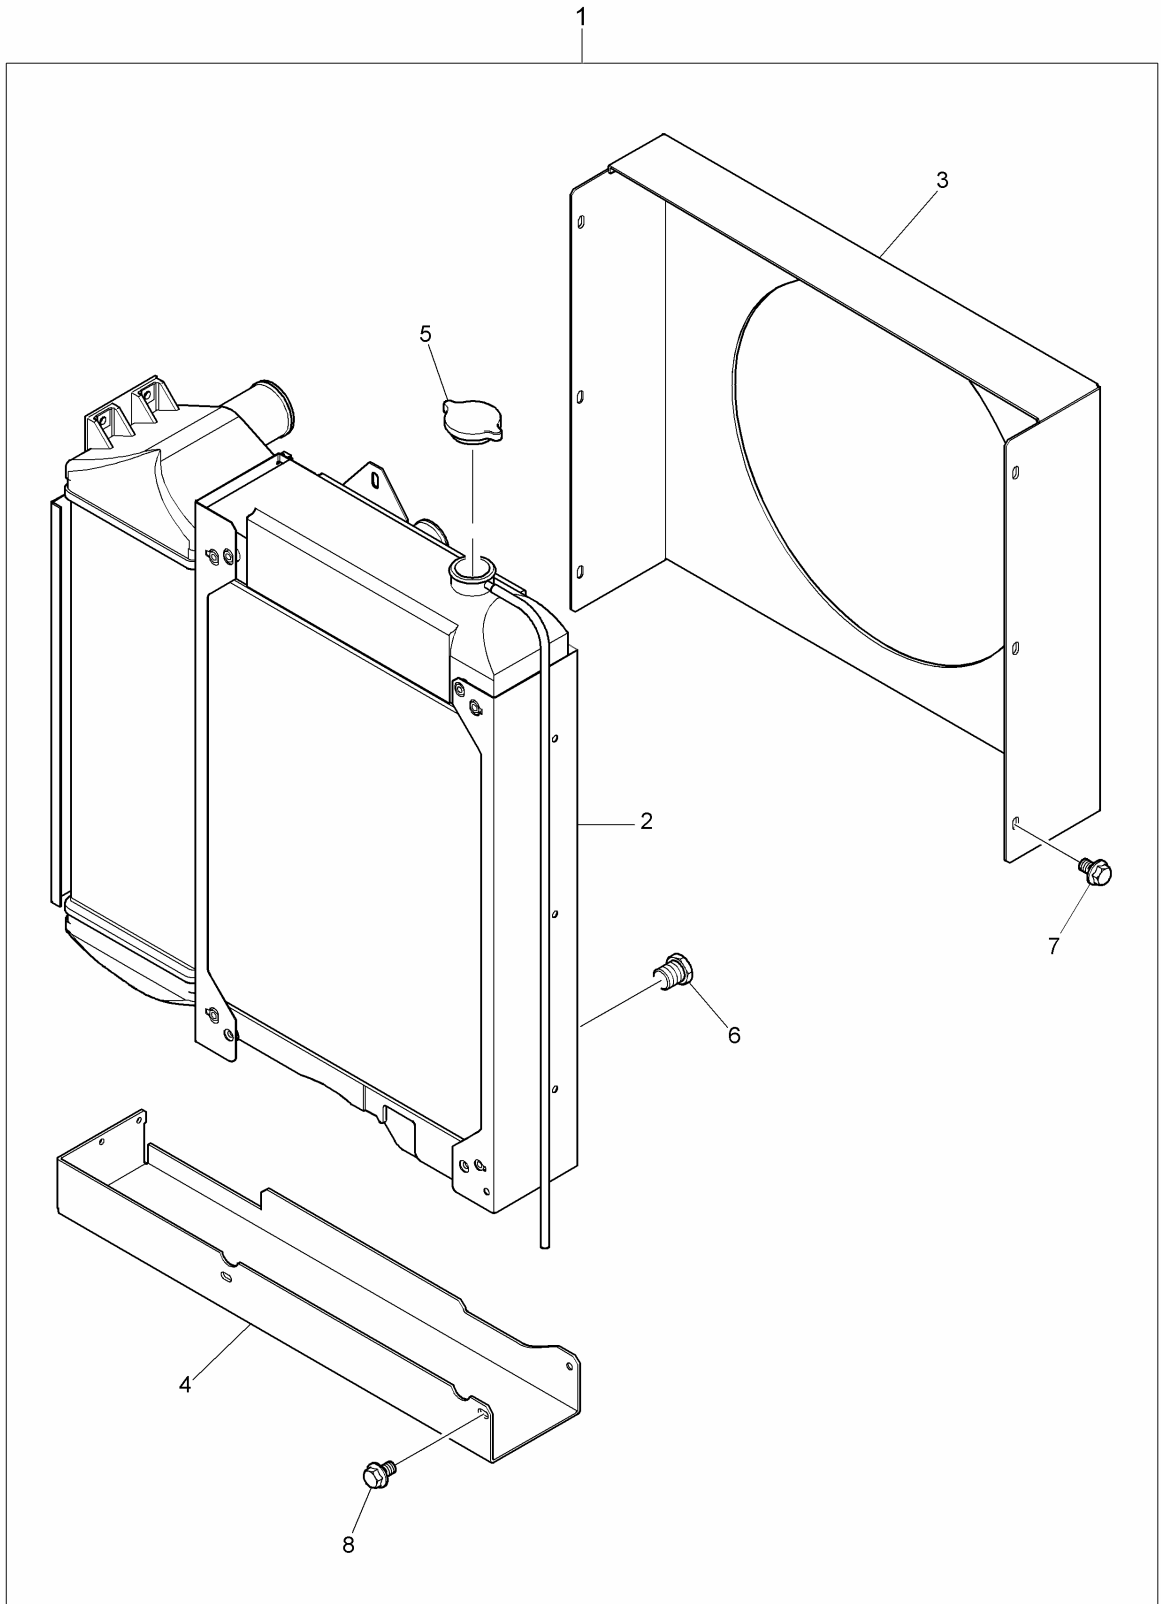

Item	Parts No. Comment	Qty.	Latest Part No.	Description	Cut Out	Cut In
1	2486F102	1	2486F102	RADIATOR		
3	24850074	1	24850074	COWL		
4	24850076	1	24850076	MOUNTING BRACKET		
5	24850073	1	24850073	RADIATOR CAP		
6	24850077	1	24850077	DRAIN PLUG		
7	2314H102	6	2314H102	SCREW		
8	2314H102	6	2314H102	SCREW